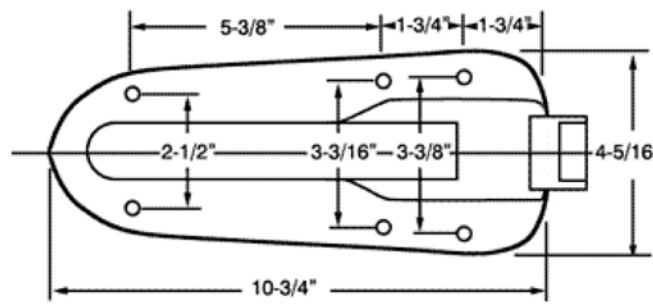

PR 102 Latch w/ Strike

Polished Chrome Finish

ITEM SCHEMATIC

ITEM DESCRIPTION

PR 102 LATCH: Premco's Heavy-Duty Walk-In Latch includes a special mechanism allowing free exit from inside of refrigerator even when padlocked on the outside: OSHA approved. Rounded corners prevent loose material from catching on latch components. Model PR 102 has a Polished Chrome finish.

Part#	Description
PR102	Latch Only
PR102F	Latch With Flush Strike Assembly
PR102S	Latch With Standard Strike Assembly
PR3-FSAC	Strike Assembly, Flush to 7/8" for PR102 Latch
PR3-SSAC	Standard Strike Assembly 7/8" - 2" for PR102 Latch