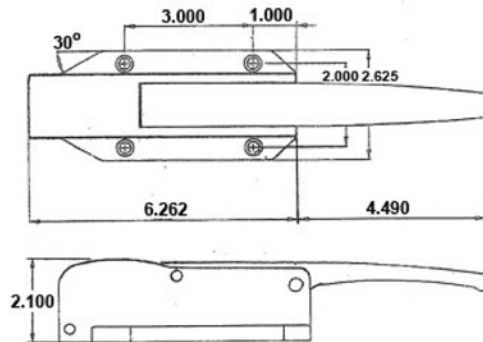

# PR 110 Latch w/ Strike

Polished Chrome Finish

## ITEM SCHEMATIC

## ITEM DESCRIPTION

**PR 110 LATCH SERIES:** Walk-In or Reach-In Door Latch and Strike. Adjustable strike for proper door alignment. Roller Strike for easy closing. Padlock provision on all models. Universal industry standard mounting holes. Releases from inside with Premco's Inside Safety Release.