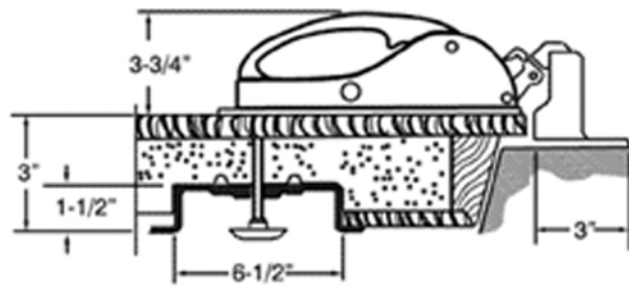

RPC

Recessed Plastic Safety Cup

Shown above with PRSIR Sold Separately

ITEM SCHEMATIC

ITEM DESCRIPTION

RECESSED PLASTIC SAFETY CUP: This plastic cup is made of high impact styrene plastic 3/16" thickness. *Shown above with Premco's Inside Safety Release (PRSIR) Sold Separately*

Part#	Description
RPC	Recessed Plastic Cup, White Plastic
RPCG	Recessed Plastic Cup, Glow-in-the-Dark