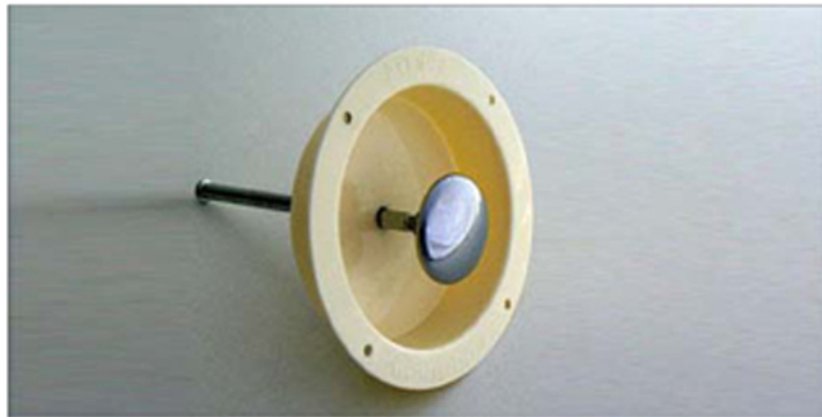

RPC

Recessed Plastic Safety Cup

Shown above with PRSIR Sold Separately

ITEM SCHEMATIC

ITEM DESCRIPTION

RECESSED PLASTIC SAFETY CUP: This plastic cup is made of high impact styrene plastic 3/16" thickness. *Shown above with Premco's Inside Safety Release (PRSIR) Sold Separately*

Part#	Description
RPC	Recessed Plastic Cup, White Plastic
RPCG	Recessed Plastic Cup, Glow-in-the-Dark